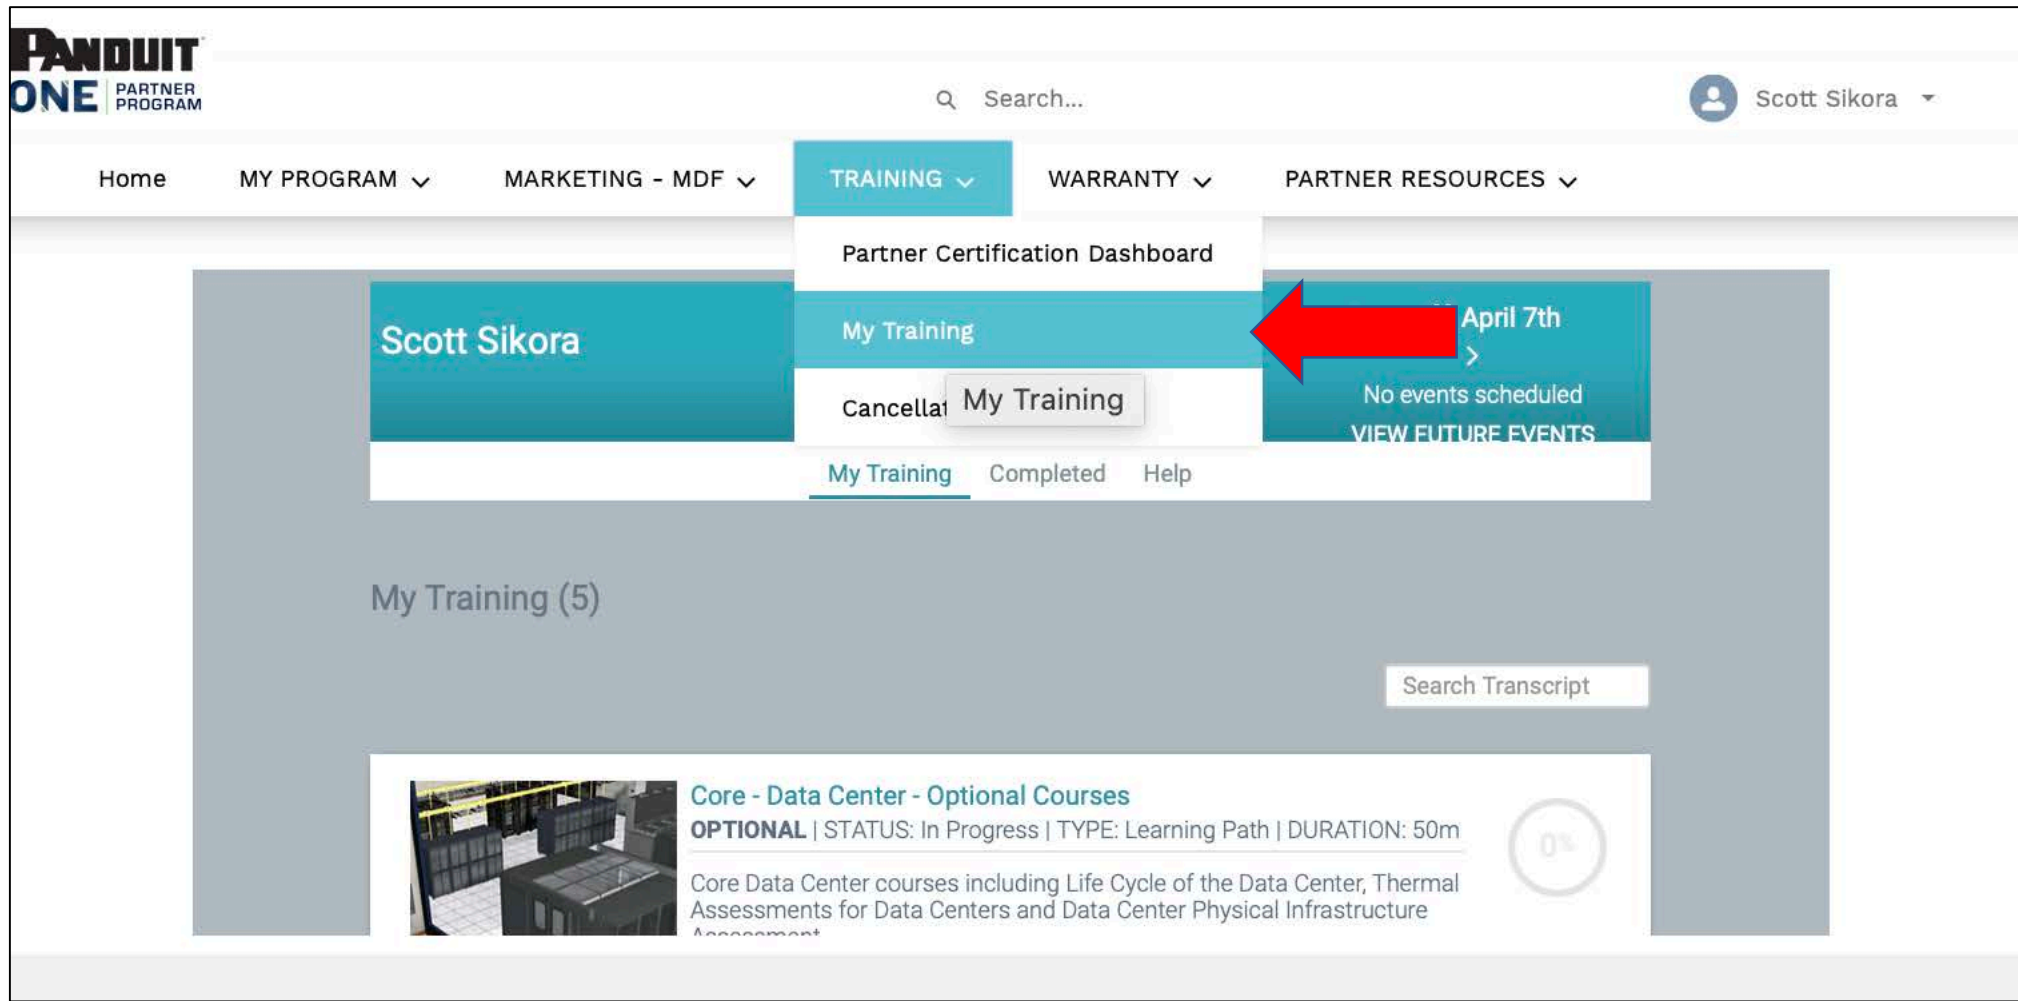

- To access newly registered and assigned courses, you and/or your Company employees/technicians must log into the Hub and click on Training > My Training.